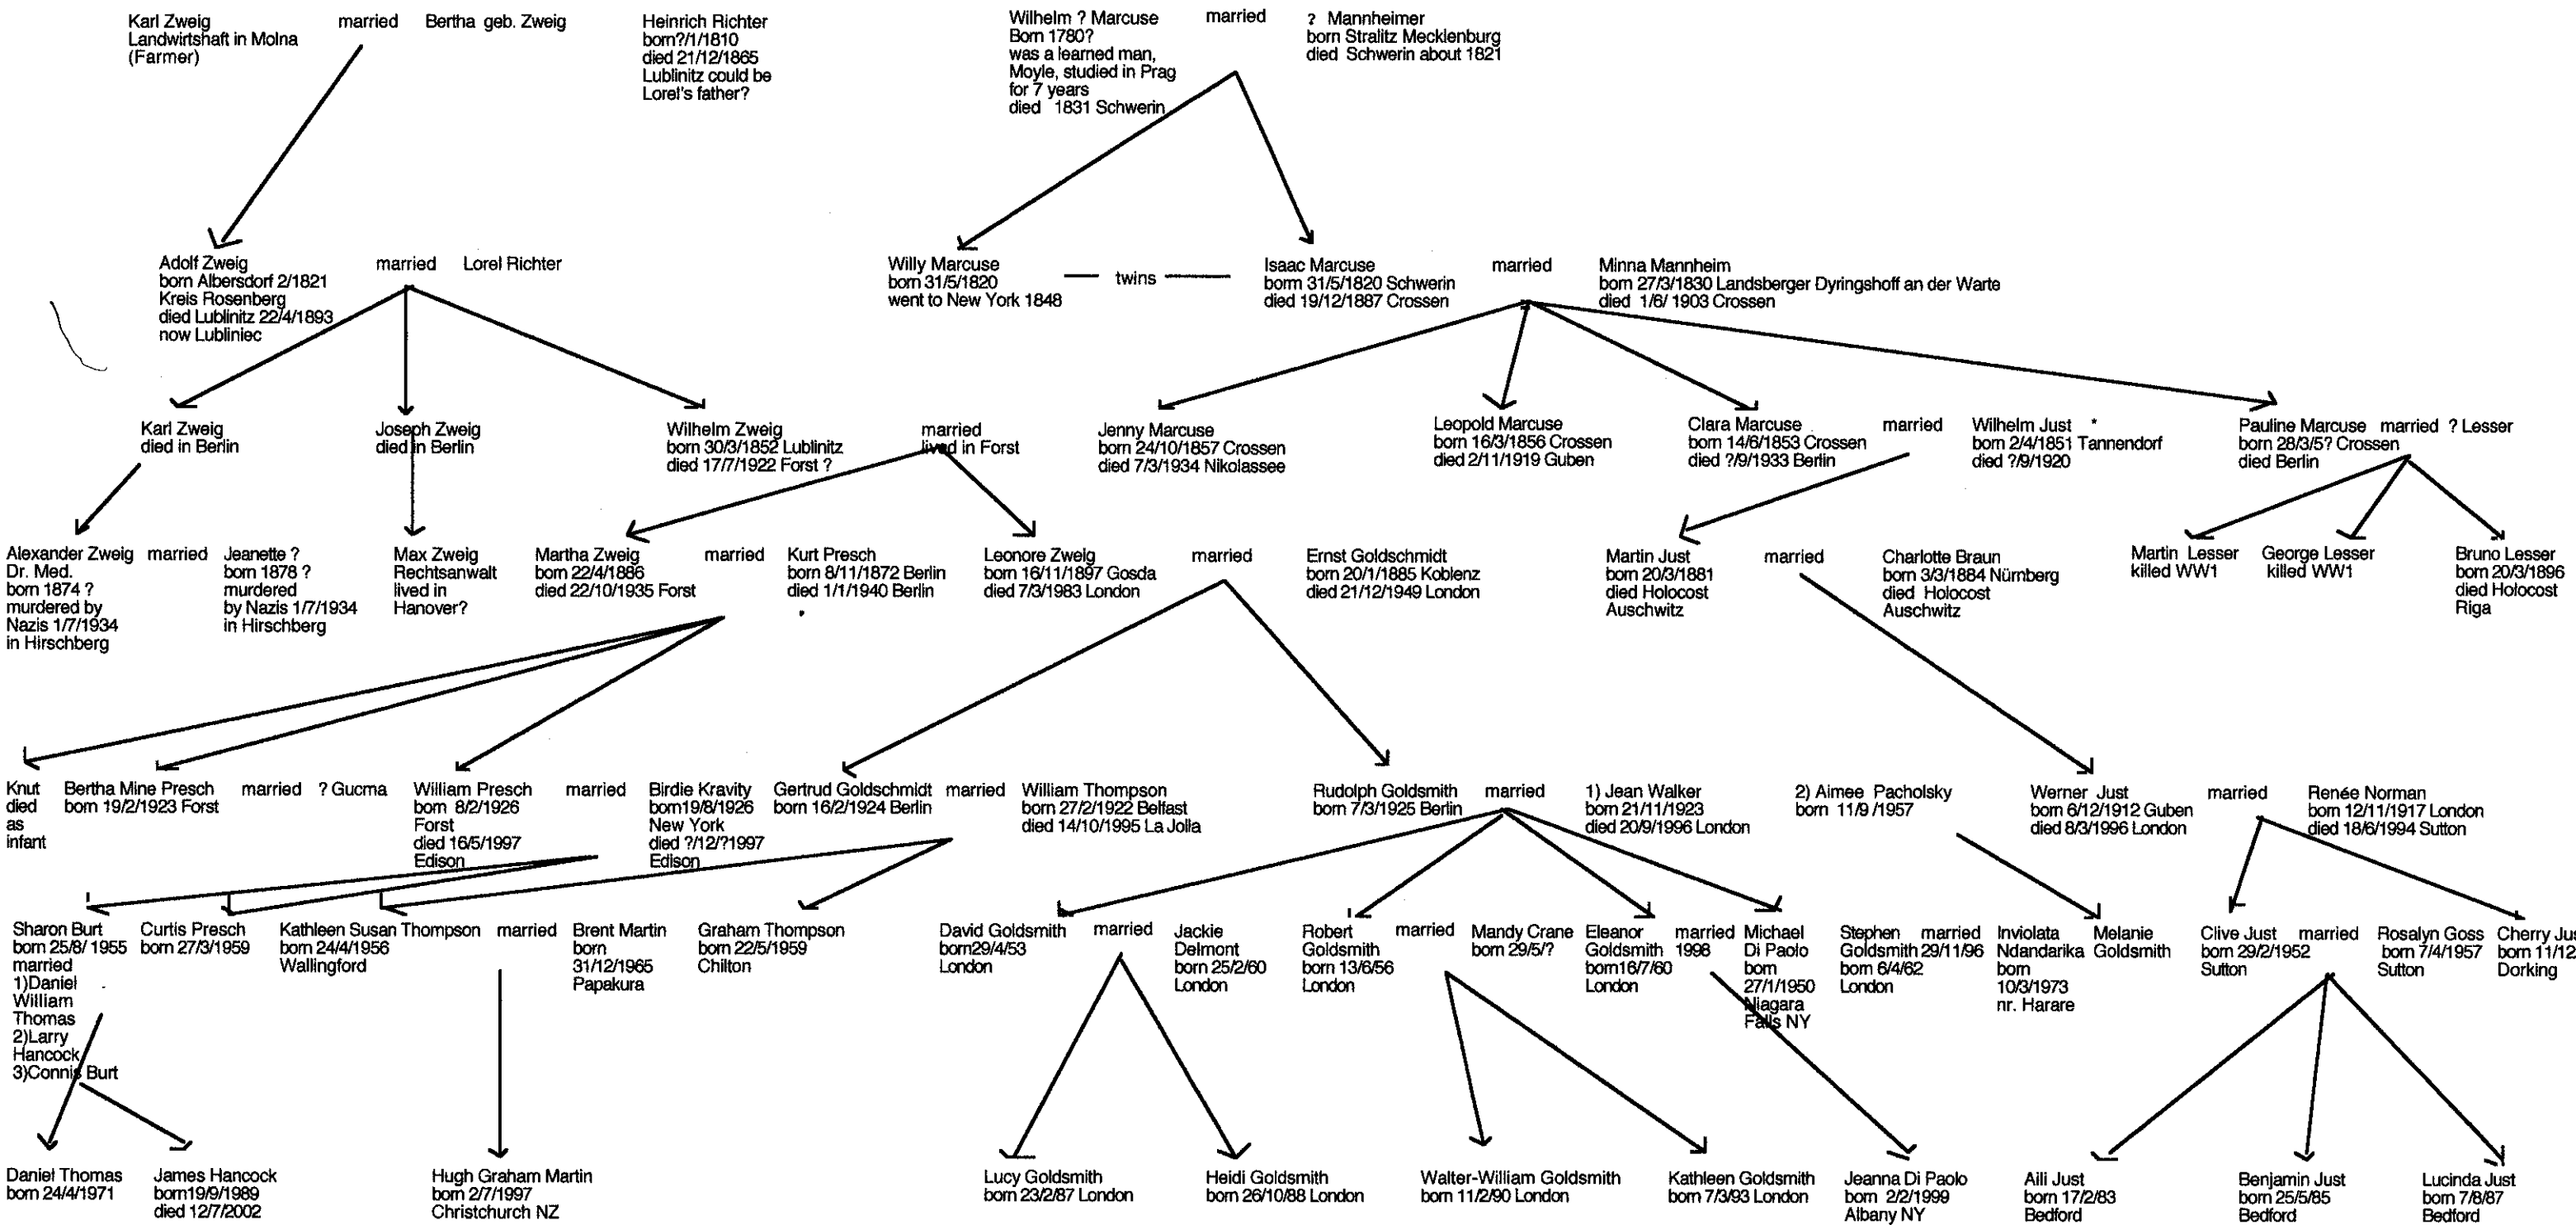

Family Zweig and Marcuse.

* Kurt Presch was Wilhelm Just's nephew, the son of his sister, Name ?