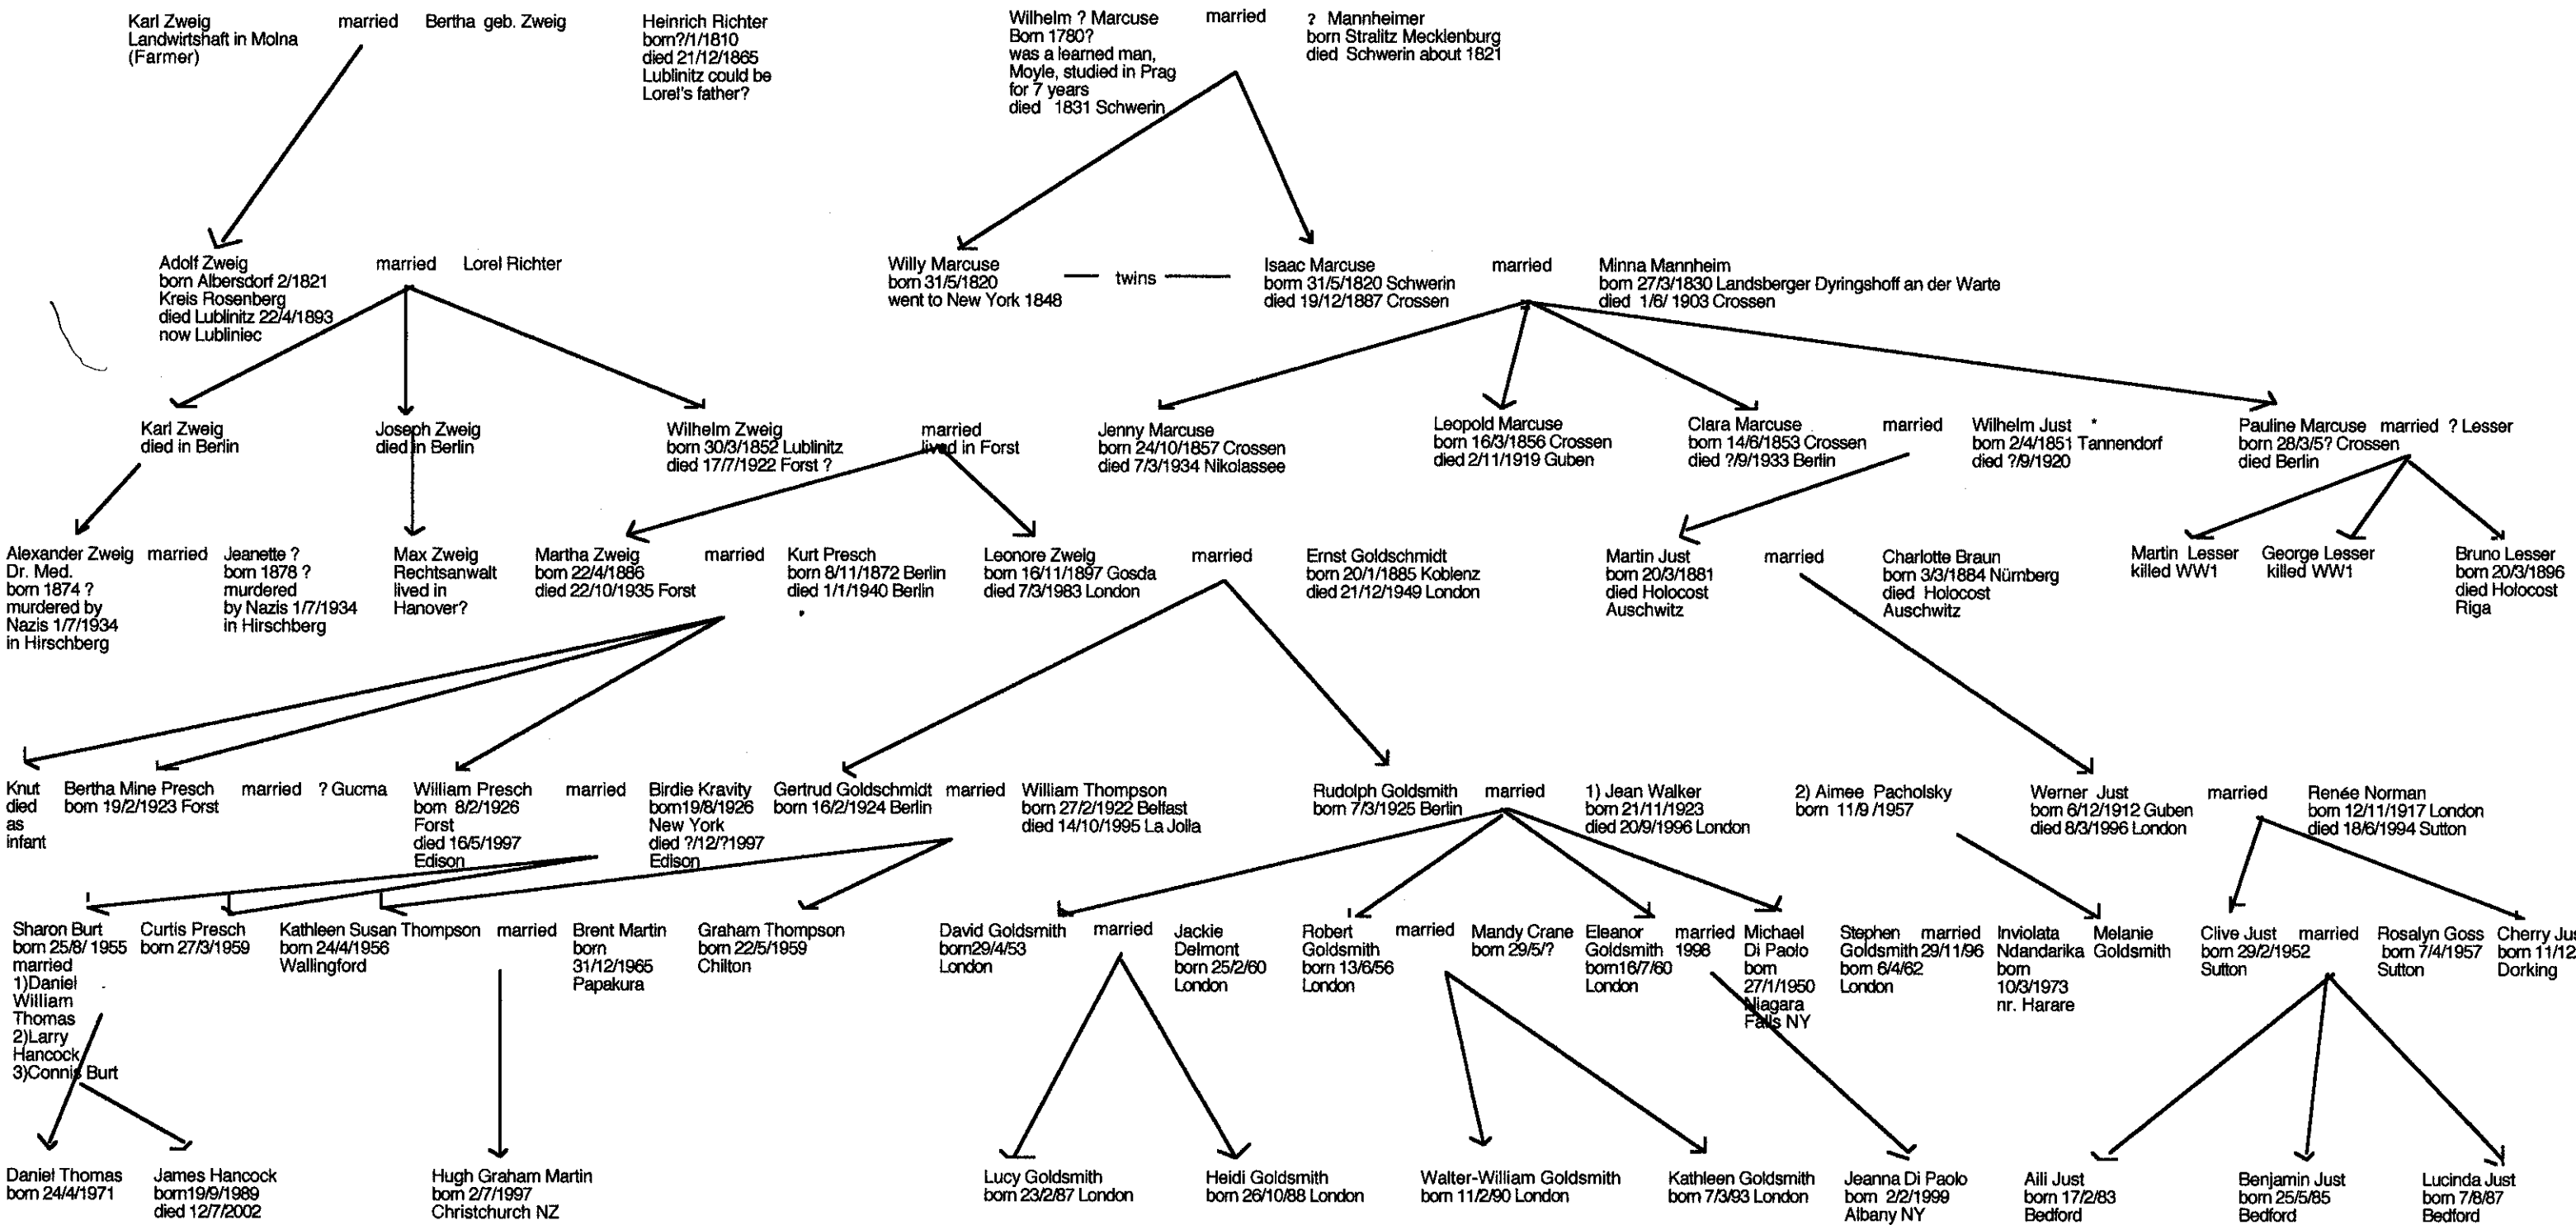

# Family Zweig and Marcuse.

\* Kurt Presch was Wilhelm Just's nephew, the son of his sister, Name ?